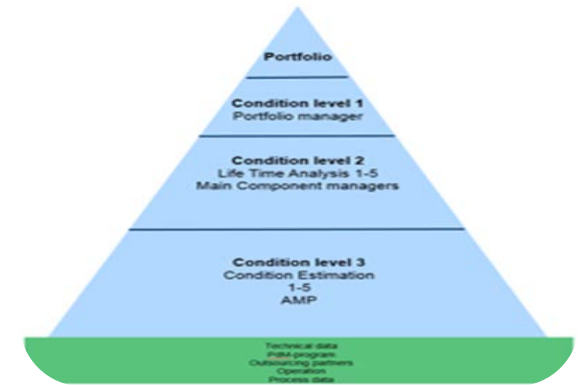

Predictive analytics & Machinelearning

Digital Transformation

Linda Ramstedt Marklund

Virtual and Augmented reality

Pattern recognition and Anomaly detection

Robot Process Automation (RPA)

Machine learning Autonomous operation

Drone and thermal camera

Video analytics and 360° videos

Location Intelligence

Data driven Condition based Maintenance

Autonomous plant

Data driven Condition based Maintenance

Machine learning Autonomous operation

Full scale roll-out

Business technology organization

Increased availability

Neural network models finds patterns in data

Streaming of data for anomaly detection

Implementation for all process data

Analytics as a service – no investment